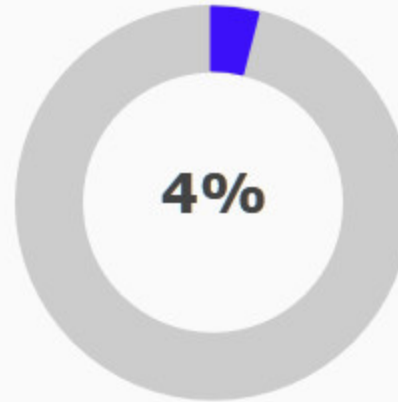

Fill the Community Chest

<https://uk.virginmoneygiving.com/fund/communitychest>

Total raised

£1,895.00

from a target of £40,000.00

Total raised (+ Gift Aid)

£2,071.25

Offline total

£1,070.00

[Give now >>](#)

Gallery

We're so...

Help us put £40,000 into the Community Chest

For many years, people have told us that a community centre will never be built in Sovereign Harbour, but it is now very close to becoming a reality.